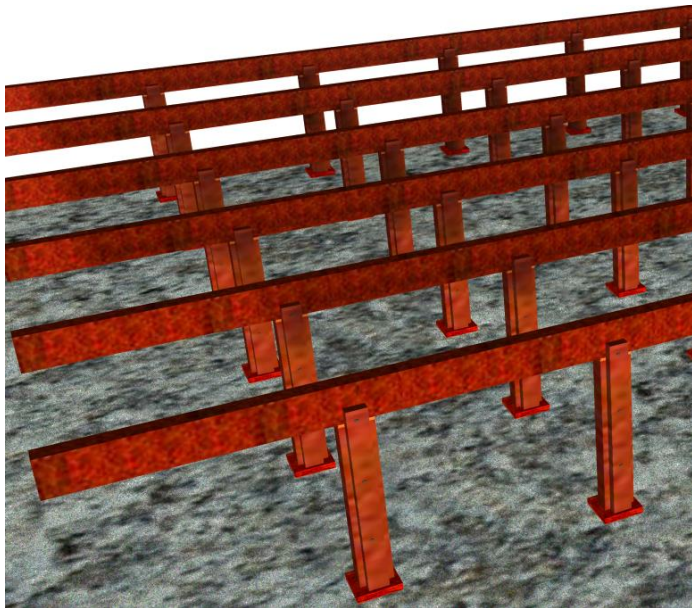

### DURABELLA BAMBOO RAISED FLOORING SYSTEMS

Bamboo is one of the fastest growing plants on earth. The bamboo stems grow from an underground root system and after 5 years a stem can be harvested, while the others continue to grow. This means the bamboo can be used without destroying the forest. After harvesting, the Moso bamboo stems are split and the outer skin is removed. By modifying the bamboo strips, the dimensional stability of bamboo is improved by circa 50%. The heat-treatment at 200°C also ensures protection against superficial fungi and provides the highest durability class possible. After compressing the heat-treated bamboo strips, the material is stronger and harder than almost any other hardwood.

**Standard Ultra Density Bamboo****Acoustic Ultra Density Bamboo****Hard & Durable**

The only bamboo decking with Class 1 durability (EN350) tested following CEN/TS 15083-2 (simulated graveyard test). Exceptionally hard: Brinell >9.5 kg/mm<sup>2</sup>.

Very easy to install thanks to the fixed board length (1850 mm)

**FireProof**

Achieves fire safety class Bfl-s1 following EN 13501-1 facilitating application public projects.

**Economical**

Simple and fast installation: Up to 30% savings in costs! Reduced waste of material because of tongue and groove end-matched installation.