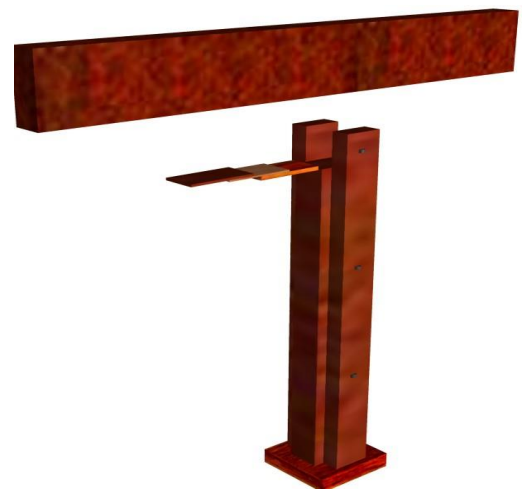

Standard Bamboo Pedestal