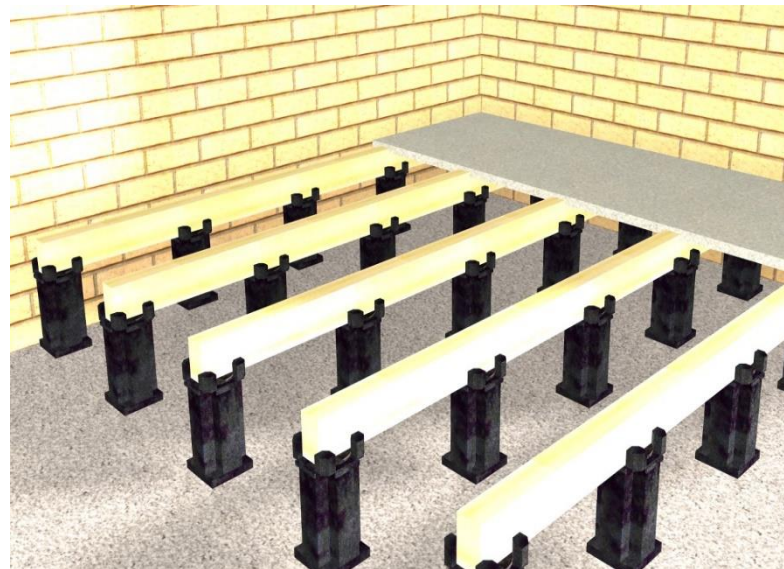

Acoustic Ultra Density Bamboo

Hard & Durable

The only bamboo decking with Class 1 durability (EN350) tested following CEN/TS 15083-2 (simulated graveyard test). Exceptionally hard: Brinell >9.5 kg/mm².

High Stability

Far more stable than bangkirai (yellow balau) and other tropical hardwoods – enabling tongue and groove end-matched installation (impossible with any other hardwood).

Easy to Install

Very easy to install thanks to the fixed board length (1850 mm)

FireProof

Achieves fire safety class Bfl-s1 following EN 13501-1 facilitating application public projects.

Economical

Simple and fast installation: Up to 30% savings in costs! Reduced waste of material because of tongue and groove end-matched installation.

Beautiful Appearance

A beautiful, natural hardwood look. Choice of natural greying or keeping brown colour though maintenance.

Endless Resource

Made from Moso bamboo, the fastest growing plant on earth. Each stem can be harvested after 5 years, and the plant continues to grow.

CO2 neutral

Official LCA and carbon footprint studies (ISO 14040/44) confirm that Durabella Bamboo is CO₂ neutral over the full life cycle.